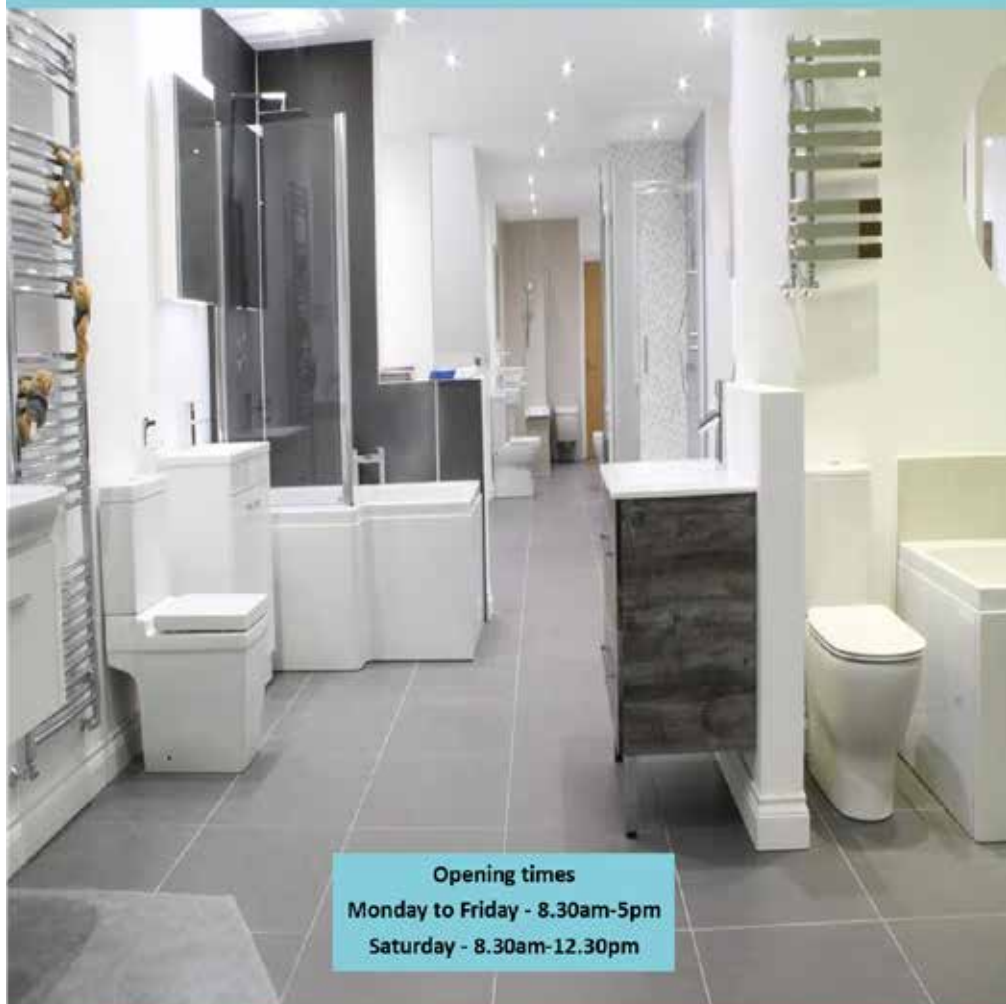

MARCLIFF

Sponsors of Gloucestershire County Football League

An independent company established in 1976 based in Yate - South Gloucestershire

**We pride ourselves on our knowledgeable and helpful staff
together with large availability of plumbing & heating materials
including our recently refurbished bathroom & shower showroom with over 20 displays**

Opening times
Monday to Friday - 8.30am-5pm
Saturday - 8.30am-12.30pm

Call 01454 324994
Visit www.marcliff.co.uk
Find us on Google for a 360°
virtual tour of our showroom

You can find us at
1-3 The Badminton Centre
Station Road - Yate
South Gloucestershire BS37 5HT